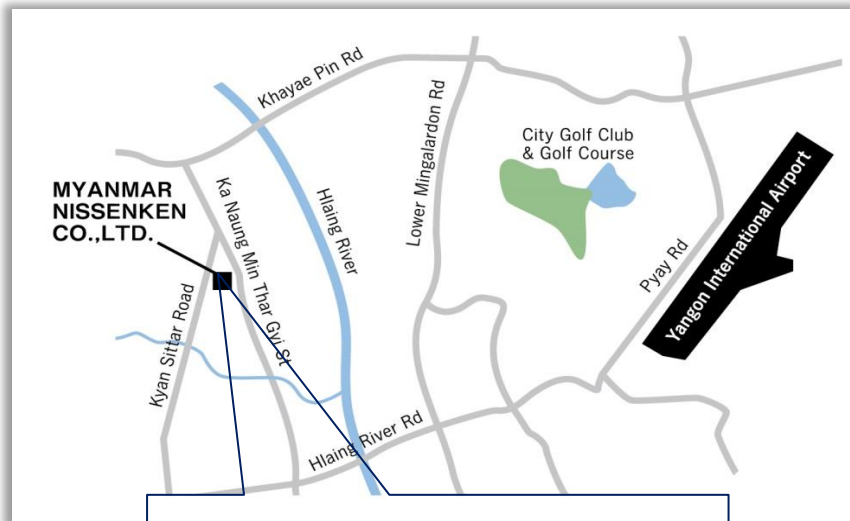

Yangon Laboratory - Inspection Center-

Yangon

Firstly, out of The Air-Port Street to Pyay Road and then pass the first junction (Sow Bour Gi Kone) and go straight and turn left at second junction (Khayae Pin). Then drive and pass straight of third junction (Danyin Kone) and through bridge. After that, turn left to the Shwe Lin Pann Industrial Zone then go straight at the circle around.