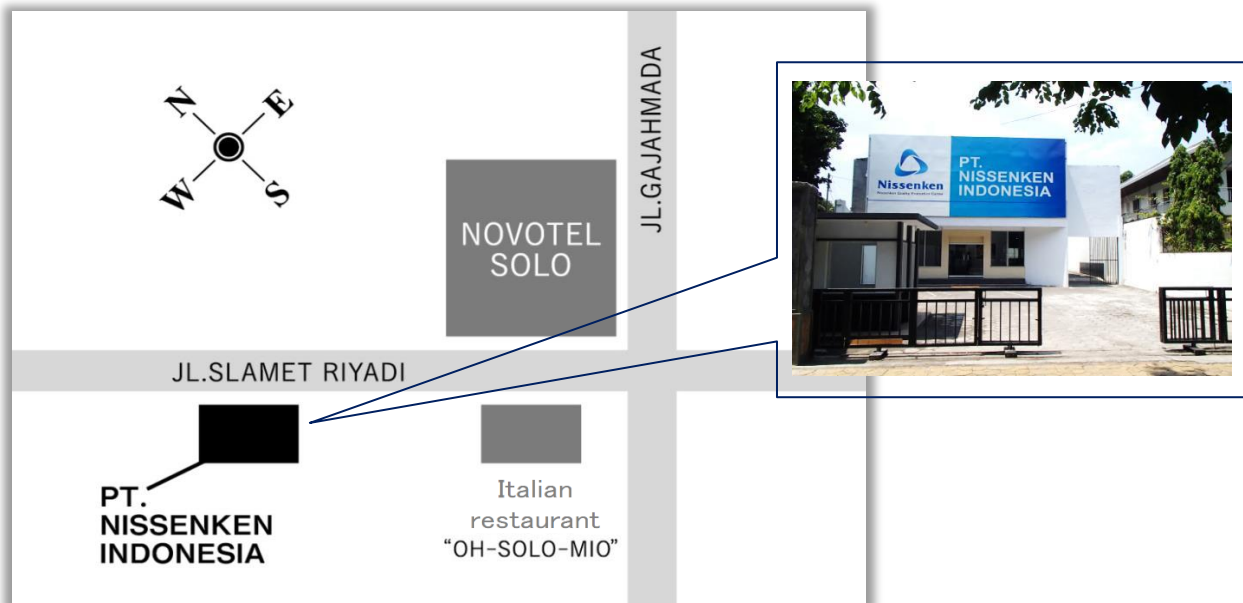

Solo Inspection Center

Surakarta

Solo Inspection Center is located on Slamet Riyadi street no 265 & only 30 minutes away From Adi Sumarmo Int'l airport. You can find the street easily because this is the main street of Solo city. After entering Slamet Riyadi (one way street) go straight about 3km & PT. Nissenken Indonesia in the right side of the street, in front of Gramedia bookstore & side by side with Dinar Hadi boutique/Soga Restorant.