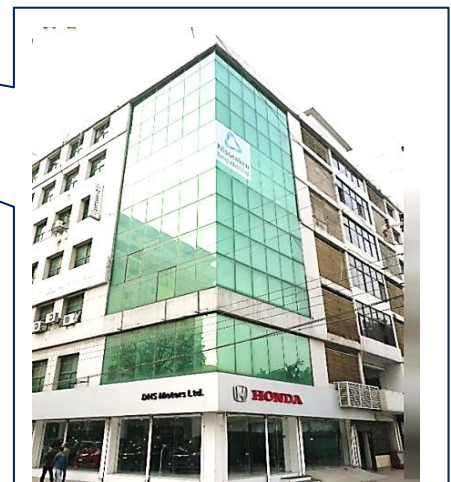

**Dhaka Laboratory
-Testing Center-**

Dhaka

About 10 km away from Airport by driving along New Airport Road. Please take the elevator from the side of Honda show room Ground floor to the 4th floor.

GOLAM MANSION, 11, MOHAKHALI (4th Floor), COMMERCIAL AREA, DHAKA, BANGLADESH